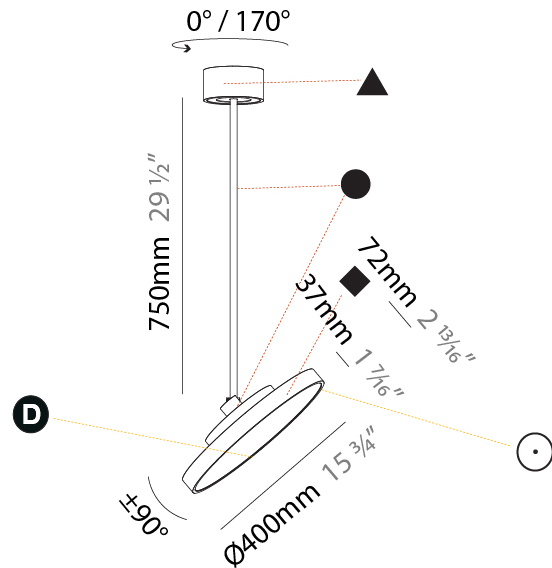

PHYSICAL

| |
|---|
| Shape: Round |
| Diameter (mm): 200 |
| Diameter (in): 7 7/8 |
| Height (mm): 870 |
| Depth (mm): 86 |
| Height (in): 34 1/4 |
| Depth (in): 3 3/8 |
| Light Distribution: Adjustable / Direct |
| Weight (kg): 2.007 |
| Weight (lbs): 4.42 |
| Diffuser: PMMA - Opal / Micro-Prism / Sparkling Secret / Vintage Industrial |
| Fixture Finish: SSR / BKV / CWI / CRY / HAB / UFT / ITA / RUA / FTG / MYG / LOD / PUS / FRO / FUP / KIA / POP / BLS / SPG / MEY / GOH / GUM / CHC / COM / ABZ / JAG / OBR / MOS / ROR |
| Fixture Material: Extruded Aluminum / Steel |

PHYSICAL

| |
|---|
| Shape: Round |
| Diameter (mm): 200 |
| Diameter (in): 7 7/8 |
| Height (mm): 1620 |
| Height (in): 63 3/4 |
| Light Distribution: Adjustable / Direct |
| Weight (kg): 2.007 |
| Weight (lbs): 4.42 |
| Diffuser: PMMA - Opal / Micro-Prism / Sparkling Secret / Vintage Industrial |
| Fixture Finish: SSR / BKV / CWI / CRY / HAB / UFT / ITA / RUA / FTG / MYG / LOD / PUS / FRO / FUP / KIA / POP / BLS / SPG / MEY / GOH / GUM / CHC / COM / ABZ / JAG / OBR / MOS / ROR |
| Fixture Material: Extruded Aluminum / Steel |

PHYSICAL

| |
|---|
| Shape: Round |
| Diameter (mm): 400 |
| Diameter (in): 15 3/4 |
| Height (mm): 870 |
| Height (in): 34 1/4 |
| Light Distribution: Adjustable / Direct |
| Weight (kg): 2.007 |
| Weight (lbs): 4.42 |
| Diffuser: PMMA - Opal / Micro-Prism / Sparkling Secret / Vintage Industrial |
| Fixture Finish: SSR / BKV / CWI / CRY / HAB / UFT / ITA / RUA / FTG / MYG / LOD / PUS / FRO / FUP / KIA / POP / BLS / SPG / MEY / GOH / GUM / CHC / COM / ABZ / JAG / OBR / MOS / ROR |
| Fixture Material: Extruded Aluminum / Steel |

OPTICAL

| |
|--|
| Adjustability: Rotational 170°; Tilt 90° |
|--|

RATINGS AND CERTIFICATIONS

| |
|--|
| Certified By: Certified for North American Standards |
| IP rating: IP20 |

SIGN DIVA FLEX SUSPENSION